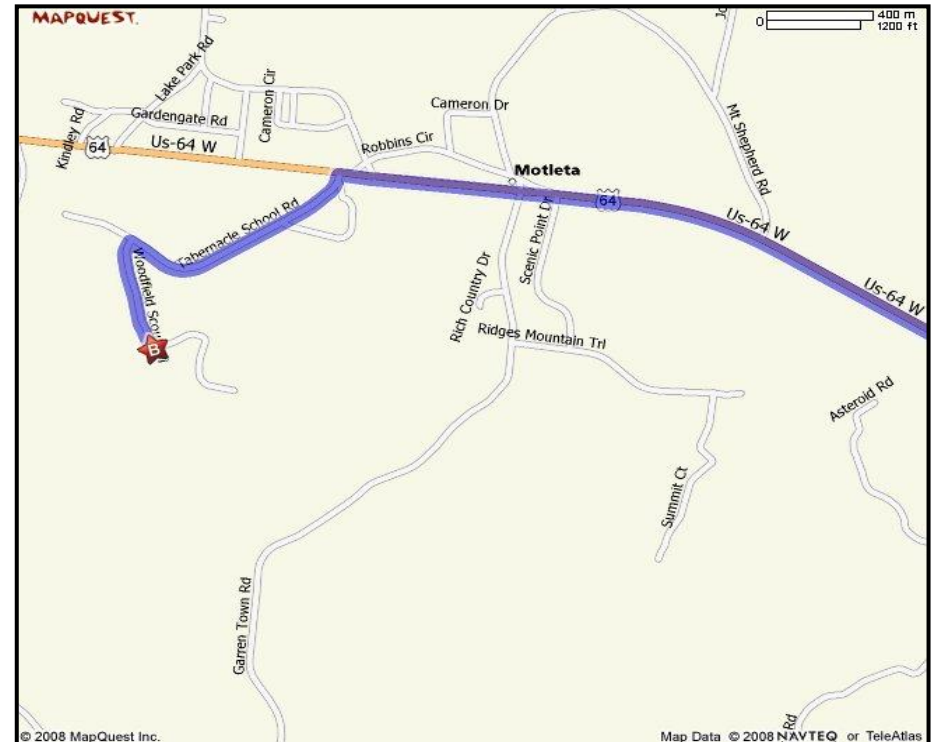

Woodfield Scout Preservation (Camp Woodfield) Information and Directions:

Contact:	tba
Web Page:	http://www.bsaonsc.org/wsp/
Phone:	(336) 625-9944
Address:	491 Woodfield Scout Trl, Ashboro, NC 27203

PACK 600 CONTACT
Gregg Kubis - (336) 312-7386

DIRECTIONS

STARTING POINT: Oak Ridge Presbyterian Church; 2614 Oak Ridge Rd (NC-150)

- 1) Heading WEST on OAK RIDGE RD (NC-150) toward NC-68 TRAVEL 1.1 miles.
- 2) Turn LEFT onto NC-68 S. and TRAVEL 7.0 miles.
- 3) Merge onto I-40 E and TRAVEL 8.5 miles.
- 3) Take EXIT 218A onto US-220 S toward Ashboro and TRAVEL 24.7 miles.
- 5) Take exit ramp toward US-64W (NC-59 S) and travel 0.2 miles
- 6) Turn slightly rt. onto ALBEMARLE RD. and travel 0.2 miles.
- 7) Merge onto US-64 W. and TRAVEL 8.2 miles.
- 8) Turn LEFT onto TABERNACLE SCHOOL RD. and TRAVEL 0.7 miles to camp entrance.

Estimated Time: 1 hour

Estimated Distance: 50.88 miles

Map of Camp Woodfeild: