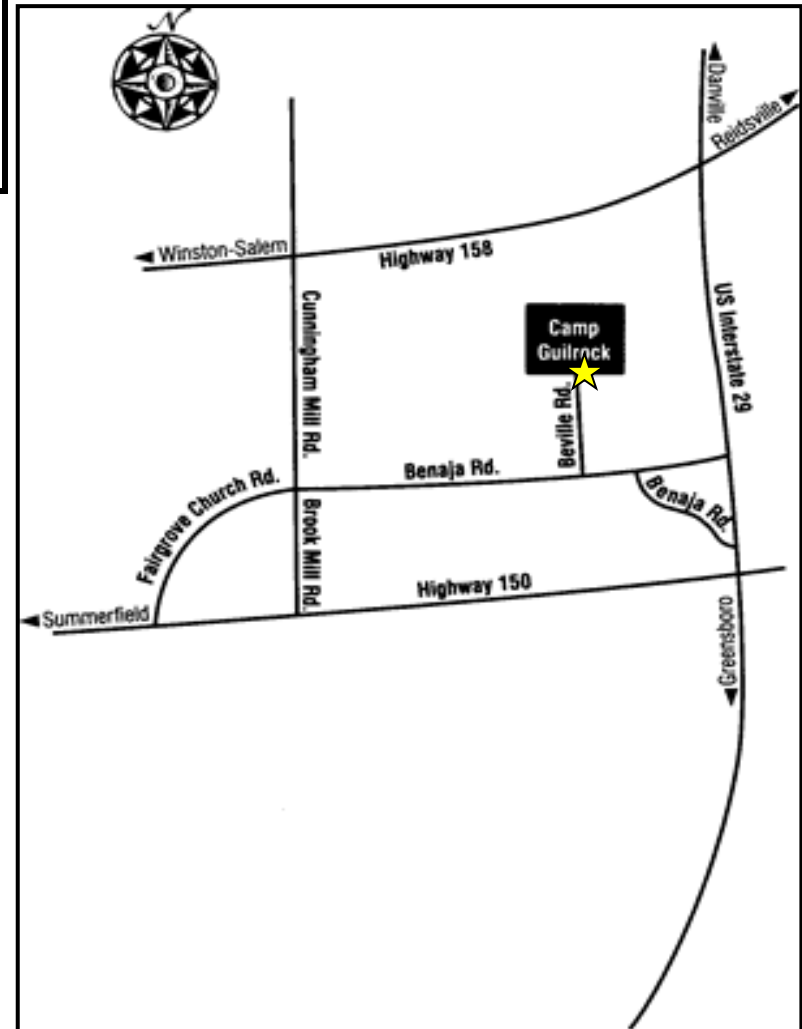

## Camp Guilrock Information and Directions:

Web Page:	<a href="http://www.campguilrock.org/">http://www.campguilrock.org/</a>
Phone:	(336) 342-1951
Address:	531 Beville Road, Reidsville, NC 27320

**PACK 600 CONTACT**  
Gregg Kubis - (336) 312-7386

### DIRECTIONS

**STARTING POINT:** Oak Ridge Presbyterian Church; 2614 Oak Ridge Rd (NC-150)

- 1) Heading EAST on OAK RIDGE RD (NC-150) toward US-220 TRAVEL 4.6 miles.
- 2) Turn RIGHT onto US-220 (NC-150) and TRAVEL 1.2 miles.
- 3) Turn LEFT onto NC-150 and TRAVEL 9.4 miles.
- 4) Turn LEFT onto FAIRGROVE CHURCH RD. and TRAVEL 1.7 miles.
- 5) FAIRGROVE CHURCH RD will become BENAJA RD.
- 6) Stay STRAIGHT on BENAJA RD. and TRAVEL an additional 0.8 miles.
- 7) Turn LEFT onto BEVILLE RD. (camp sign will be on your right as you approach turn)
- 8) TRAVEL 0.2 miles on BEVILLE RD. and you will be at the camp entrance.

# Map of Camp Guilrock: