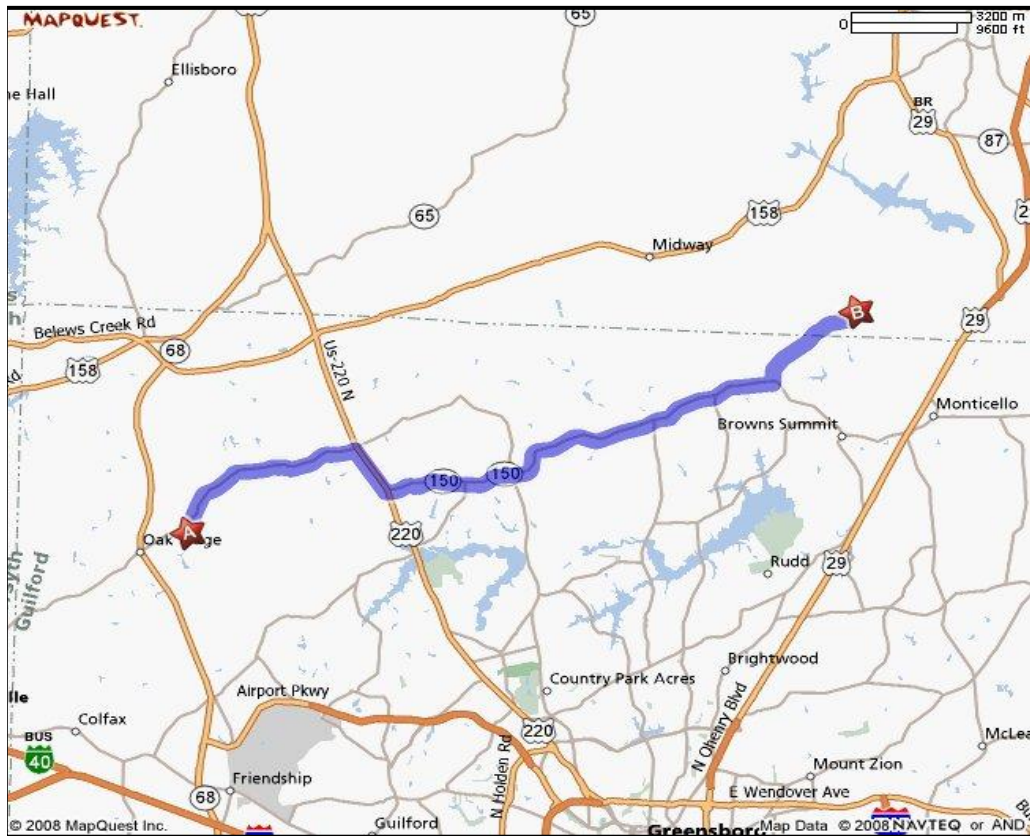

### DIRECTIONS

**STARTING POINT:** Oak Ridge Presbyterian Church; 2614 Oak Ridge Rd (NC-150)

- 1) Heading EAST on OAK RIDGE RD (NC-150) toward US-220 TRAVEL 4.6 miles.
- 2) Turn RIGHT onto US-220 (NC-150) and TRAVEL 1.2 miles.
- 3) Turn LEFT onto NC-150 and TRAVEL 9.4 miles.
- 4) Turn LEFT onto FAIRGROVE CHURCH RD. and TRAVEL 1.7 miles.
- 5) FAIRGROVE CHURCH RD will become BENAJA RD.
- 6) Stay STRAIGHT on BENAJA RD. and TRAVEL an additional 0.8 miles.
- 7) Turn LEFT onto BEVILLE RD. (camp sign will be on your right as you approach turn)
- 8) TRAVEL 0.2 miles on BEVILLE RD. and you will be at the camp entrance.

Estimated Time: 32 minutes

Estimated Distance: 17.93 miles

# Map of Camp Guilrock: